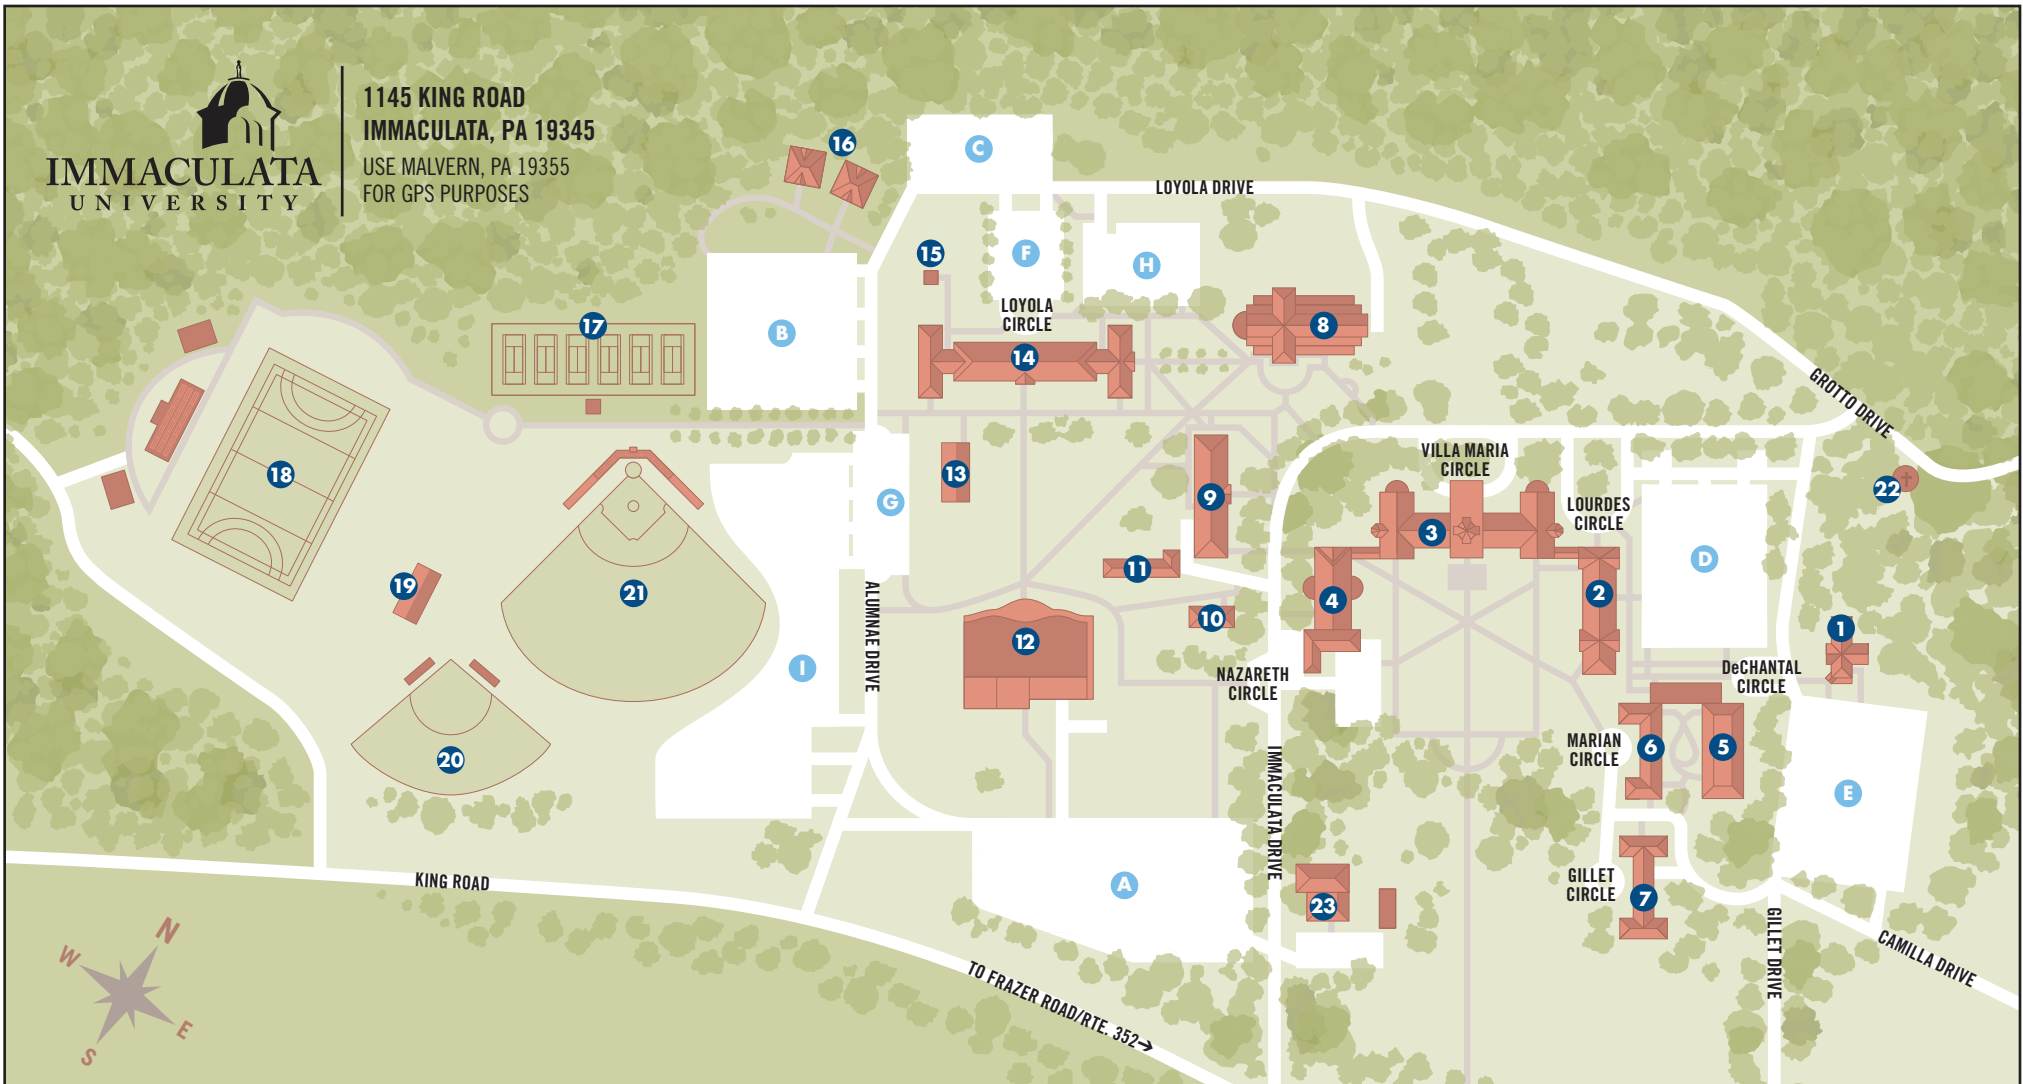

1145 KING ROAD
IMMACULATA, PA 19345
USE MALVERN, PA 19355
FOR GPS PURPOSES

**1. Lillian P. Lettiere Center
(Admissions and Financial Aid)**

2. Lourdes Hall
Campus Safety & Protection
Great Hall
Immaculata Room
Office of Technology Services
(Help Desk)

3. Villa Maria Hall

Blue Room
Business Office
Canon Copy Center
Green Room
Human Resources
Memorial Hall
Music Hall
Pathways to Success

Post Office
Registrar
Residence Halls
Academic Advisement (Undergrad)

4. Nazareth Hall

Chapel
Dining Hall (Main)
Dining Room (Guest)

5. DeChantal Residence Hall

Campus Ministry
Student Life Offices

6. Marian Residence Hall

7. Gillet Hall
IHM Faculty Residence

8. Gabriele Library

Duffy's Cut Museum
Immaculatté Café
Learning Commons
Media Classroom
Writing Center

9. Good Counsel Hall

Barnes and Noble Campus Bookstore
College of LifeLong Learning
Administrative Offices

**10. Mary A. Bruder Center for
Personal and Career Development**

Career Development
Counseling Services
Student Wellness Center

11. Faculty Center

12. Alumnae Hall
Athletic Offices
Athletic Training Facility
Cue and Curtain Office
Fitness Center
Gymnasiums
Pool
Theater

13. Loyola Modular Structure

14. Loyola Hall
College of Graduate Studies
Administrative Offices
Math Center
The Market at Loyola

15. McIntyre Greenhouse

16. West Campus Housing

17. Tennis Courts

18. Draper Walsh Stadium

19. Mighty Macs Training Facility

20. Softball Field

21. Baseball Field

22. Lourdes Grotto

23. Power House

PARKING LOTS

- A. Alumnae Hall General Parking, Freshmen
- B. General Parking Area
- C. General Parking Area
- D. Lourdes Employee Parking Area; administration, faculty, employees and visitors. CLL, graduate and commuter students ONLY may park in this lot between 4 and 11 PM weekdays.
- E. Upper Classmen-Resident Students Parking Area
- F. Faculty/Administration Parking Area
- G. Faculty/Administration Parking Area
- H. General Parking Area; no overnight parking
- I. General Parking Area